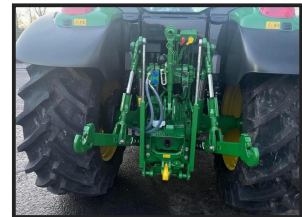

John Deere 6130M

£POA

All versions available. For more information Contact your Local Depot: BEITH - 01505 500011, AYR - 01292 285921, STRANRAER - 01776 707030.

Product Details

| | |
|----------------------|-------------------|
| Category/Type | Tractors |
| Make | John Deere |
| Model | 6130M |
| Year | NEW |
| Hours | - |