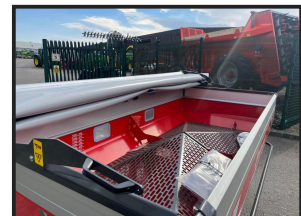

Kverneland HL2150 PRO

£POA

KVERNELAND HL2150 PRO F/SPREADER. The Exacta HL is the high capacity disc spreader - Ideal for high productivity and precise output. For more information Contact your Local Depot: BEITH:01505 500011, AYR: 01292 285921, STRANRAER : 01776 707030.

Product Details	
Category/Type	Fertiliser Spreaders & Sprayers
Make	Kverneland
Model	HL2150 PRO
Year	NEW
Hours	-

Beith Depot

Willowyard Industrial Estate, 1
Willowburn Road, KA15 1LP, Beith
+44 (0)1505 500011
sales@jsmontgomery.co.uk