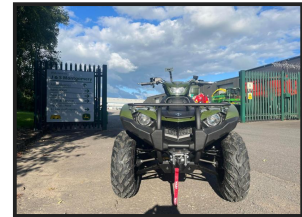

YAMAHA Kodiak 450 EPS

£POA

YAMAHA Kodiak 450 EPS. Olive Green. 421cc EFI -Electric Fuel Injection system Engine. 25 inch tyres with wide tread width. Long stroke KYB gas charged front & rear shocks. On-command 2WD/4WD/Diff lock., For more information Contact your Local Depot: BEITH:01505 500011, AYR: 01292 285291, STRANRAER : 01776 707030.

Product Details

| | |
|----------------------|--------------------------|
| Category/Type | ATVs & Gators |
| Make | YAMAHA |
| Model | Kodiak 450 EPS |
| Year | NEW |
| Hours | - |

Beith Depot

Willowyard Industrial Estate, 1
Willowburn Road, KA15 1LP, Beith
+44 (0)1505 500011
sales@jsmontgomery.co.uk