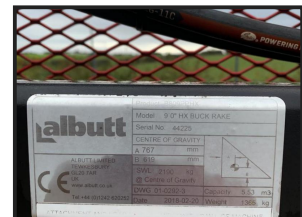

Albutt 9' Buck Rake

£POA

Albutt 9' Buck Rake. Albutt 9'HX. Comes with HARDOX Tines. Done very little work. For more information contact your local sales executive

Product Details

Category/Type	Attachments & Weights
Make	Albutt
Model	9' Buck Rake
Year	-
Hours	-