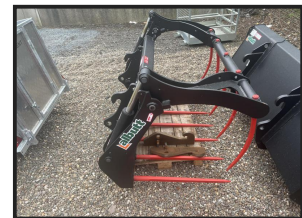

# Albutt Fork And Grab C560

**£POA**

Capacity 1.24m3. 8 base tines. 5 grab tines. For more information Contact your Local Depot:  
BEITH:01505 500011, AYR: 01292 285921, STRANRAER : 01776 707030.

## Product Details

Product Details	
<b>Category/Type</b>	<b>Attachments &amp; Weights</b>
<b>Make</b>	<b>Albutt</b>
<b>Model</b>	<b>Fork And Grab C560</b>
<b>Year</b>	<b>NEW</b>
<b>Hours</b>	<b>-</b>