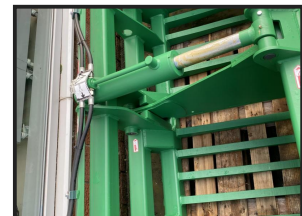

# Albutt S190HX & S160HX Shear Grab

## £POA

Albutt Sheargrab. S190HX, 1900mm, 3 rams. S160HX, 1600mm, 2 rams. HARDOX cutting blade & tines, comes with brackets and hoses. For more information please contact your local depot:  
 BEITH : 01505 500011, AYR : 01292 285291, STRANRAER : 01776 707030.

Product Details	
<b>Category/Type</b>	<b>Attachments &amp; Weights</b>
<b>Make</b>	<b>Albutt</b>
<b>Model</b>	<b>S190HX &amp; S160HX Shear Grab</b>
<b>Year</b>	<b>NEW</b>
<b>Hours</b>	<b>-</b>