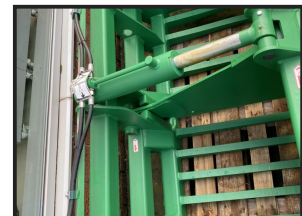

Albutt S190HX & S160HX Shear Grab

£POA

Albutt Sheargrab. S190HX, 1900mm, 3 rams. S160HX, 1600mm, 2 rams. HARDOX cutting blade & tines, comes with brackets and hoses. For more information please contact your local depot:
 BEITH : 01505 500011, AYR : 01292 285291, STRANRAER : 01776 707030.

Product Details

Product Details	
Category/Type	Attachments & Weights
Make	Albutt
Model	S190HX & S160HX Shear Grab
Year	NEW
Hours	-

Beith Depot

Willowyard Industrial Estate, 1
 Willowburn Road, KA15 1LP, Beith
 +44 (0)1505 500011
 sales@jsmontgomery.co.uk