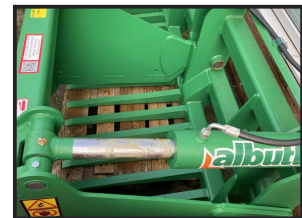

# Albutt Shear Grab

## £POA

Albutt Sheargrab. S190HX, 1900mm, 3 rams. S160HX, 1600mm, 2 rams. HARDOX cutting blade & tines, comes with brackets and hoses. For more information please contact your local depot:  
 BEITH : 01505 500011, AYR : 01292 285291, STRANRAER : 01776 707030.