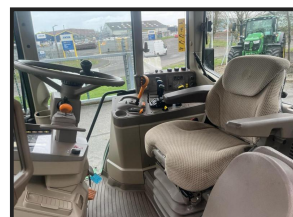

# John Deere 6130M

**£49,950.00**

Autoquad 24/24 Transmission. TLS Front suspension. Cab suspension. Rear Tyres - 18.4 R38. Front Tyres - 16.9 R24. For more information Contact your Local Depot: BEITH:01505 500011, AYR: 01292 285921, STRANRAER : 01776 707030.