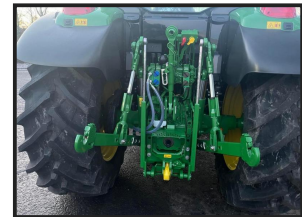

John Deere 6130M

£POA

All versions available. For more information Contact your Local Depot: BEITH - 01505 500011, AYR - 01292 285921, STRANRAER - 01776 707030.

Product Details

Category/Type	Tractors
Make	John Deere
Model	6130M
Year	NEW
Hours	-