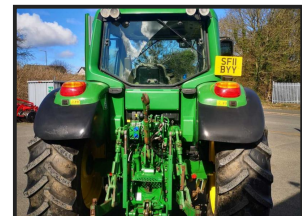

John Deere 6330 Premium

£36,000.00

Cab Premium with Air Conditioning. Powerquad LHR 24/24 40K. Electric shift PTO 3 speed(540,540E,1000). 3 standard SCV & STD Couplers. Hydraulic Trailer Brake. MFWD Front Axle. Horsepower: 120hp. For more information Contact the sales team.

Product Details	
Category/Type	Tractors
Make	John Deere
Model	6330 Premium
Year	2011
Hours	9710

Beith Depot

Willowyard Industrial Estate, 1
Willowburn Road, KA15 1LP, Beith
+44 (0)1505 500011
sales@jsmontgomery.co.uk