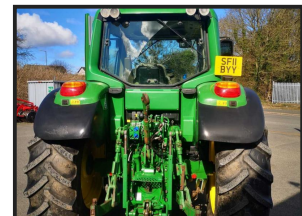

John Deere 6330 Premium

£36,000.00

Cab Premium with Air Conditioning. Powerquad LHR 24/24 40K. Electric shift PTO 3 speed(540,540E,1000). 3 standard SCV & STD Couplers. Hydraulic Trailer Brake. MFWD Front Axle. Horsepower: 120hp. For more information Contact the sales team.

Product Details

Category/Type	Tractors
Make	John Deere
Model	6330 Premium
Year	2011
Hours	9710

Beith Depot

Willowyard Industrial Estate, 1
Willowburn Road, KA15 1LP, Beith
+44 (0)1505 500011
sales@j-smontgomery.co.uk