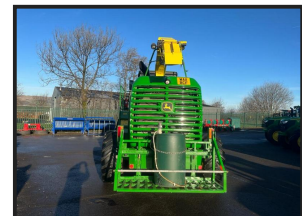

John Deere 7350 SPFH

£POA

John Deere 7350 SPFH. 2011. 3250 hours. For more information Contact your Local Depot:
 BEITH - 01505 500011, AYR - 01292 285291, STRANRAER - 01776 707030.

Product Details

| Product Details | |
|----------------------|---|
| Category/Type | Combines & Forage Harvesters |
| Make | John Deere |
| Model | 7350 SPFH |
| Year | 2011 |
| Hours | 3250 |