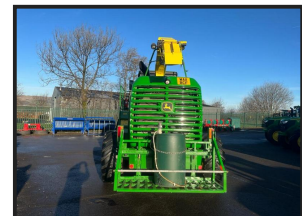

John Deere 7350 SPFH

£POA

John Deere 7350 SPFH. 2011. 3250 hours. For more information Contact your Local Depot:
 BEITH - 01505 500011, AYR - 01292 285291, STRANRAER - 01776 707030.

Product Details

Product Details	
Category/Type	Combines & Forage Harvesters
Make	John Deere
Model	7350 SPFH
Year	2011
Hours	3250