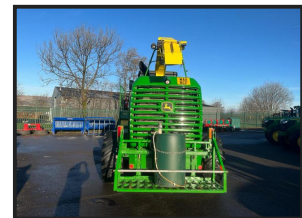

John Deere 7350 SPFH

£POA

John Deere 7350 SPFH. 2011. 3250 hours. For more information Contact your Local Depot:
 BEITH - 01505 500011, AYR - 01292 285291, STRANRAER - 01776 707030.

Product Details

Product Details	
Category/Type	Combines & Forage Harvesters
Make	John Deere
Model	7350 SPFH
Year	2011
Hours	3250