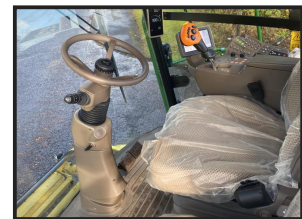

John Deere 8600i

£POA

John Deere 8600i. 2021. 370 hours. Pro Drive. 4WD 40k Transmission. 48 Knife Drum. I Ready.
For more information Contact your Local Depot: BEITH - 01505 500011, AYR - 01292 285291,
STRANRAER - 01776 707030.