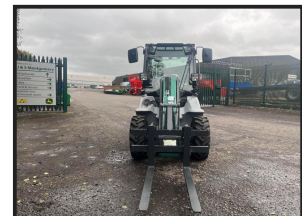

# KRAMER KL 14.5

## £POA

KRAMER KL 14.5 Wheel loader. 360° VISIBILITY. COLOR-CODED TOGGLE SWITCH FOR HYDRAULIC, ELECTRIC, DRIVING AND SAFETY FUNCTIONS. EASY MAINTENANCE ACCESS. ALL-WHEEL STEERING. LOW CABIN. For more information Contact your Local Depot: BEITH:01505 500011, AYR: 01292 285921, STRANRAER : 01776 707030.

### Product Details

Category/Type	Telehandlers & Wheel Loaders
Make	KRAMER
Model	KL 14.5
Year	NEW
Hours	-