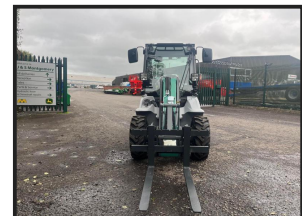

KRAMER KL 14.5

£POA

KRAMER KL 14.5 Wheel loader. 360° VISIBILITY. COLOR-CODED TOGGLE SWITCH FOR HYDRAULIC, ELECTRIC, DRIVING AND SAFETY FUNCTIONS. EASY MAINTENANCE ACCESS. ALL-WHEEL STEERING. LOW CABIN. For more information Contact your Local Depot: BEITH:01505 500011, AYR: 01292 285921, STRANRAER : 01776 707030.

Product Details

Product Details	
Category/Type	Telehandlers & Wheel Loaders
Make	KRAMER
Model	KL 14.5
Year	NEW
Hours	-

Beith Depot

Willowyard Industrial Estate, 1
Willowburn Road, KA15 1LP, Beith
+44 (0)1505 500011
sales@jsmontgomery.co.uk