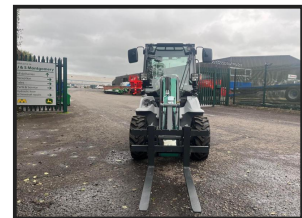

KRAMER KL 14.5

£POA

KRAMER KL 14.5 Wheel loader. 360° VISIBILITY. COLOR-CODED TOGGLE SWITCH FOR HYDRAULIC, ELECTRIC, DRIVING AND SAFETY FUNCTIONS. EASY MAINTENANCE ACCESS. ALL-WHEEL STEERING. LOW CABIN. For more information Contact your Local Depot: BEITH:01505 500011, AYR: 01292 285921, STRANRAER : 01776 707030.

Product Details

Product Details	
Category/Type	Telehandlers & Wheel Loaders
Make	KRAMER
Model	KL 14.5
Year	NEW
Hours	-

Beith Depot

Willowyard Industrial Estate, 1
Willowburn Road, KA15 1LP, Beith
+44 (0)1505 500011
sales@jsmontgomery.co.uk