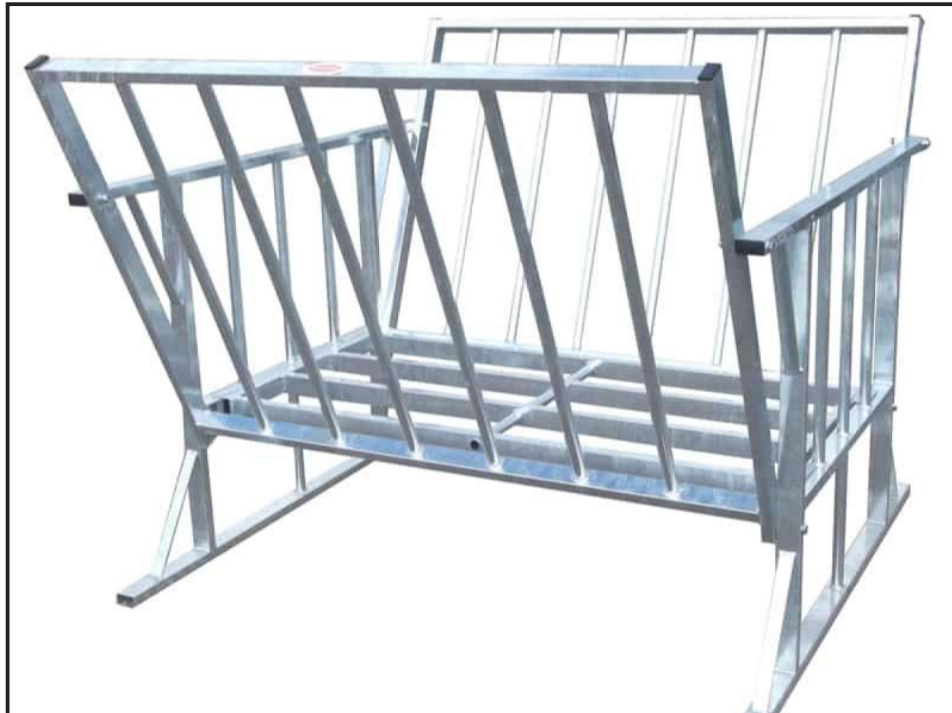

Ritchie 442G Bale Cradle Feeder

£POA

This bale cradle is ideal for the quick and easy feeding of sheep. Extra high sides 1.25 m to help contain any spillage. All hot dipped galvanised after manufacture. Easy self assembly. For more information Contact your Local Depot: BEITH - 01505 500011, AYR - 01292 285921, STRANRAER - 01776 707030.

Product Details	
Category/Type	Miscellaneous
Make	Ritchie
Model	442G Bale Cradle Feeder
Year	NEW
Hours	-

Beith Depot

Willowyard Industrial Estate, 1
Willowburn Road, KA15 1LP, Beith
+44 (0)1505 500011
sales@jsmontgomery.co.uk