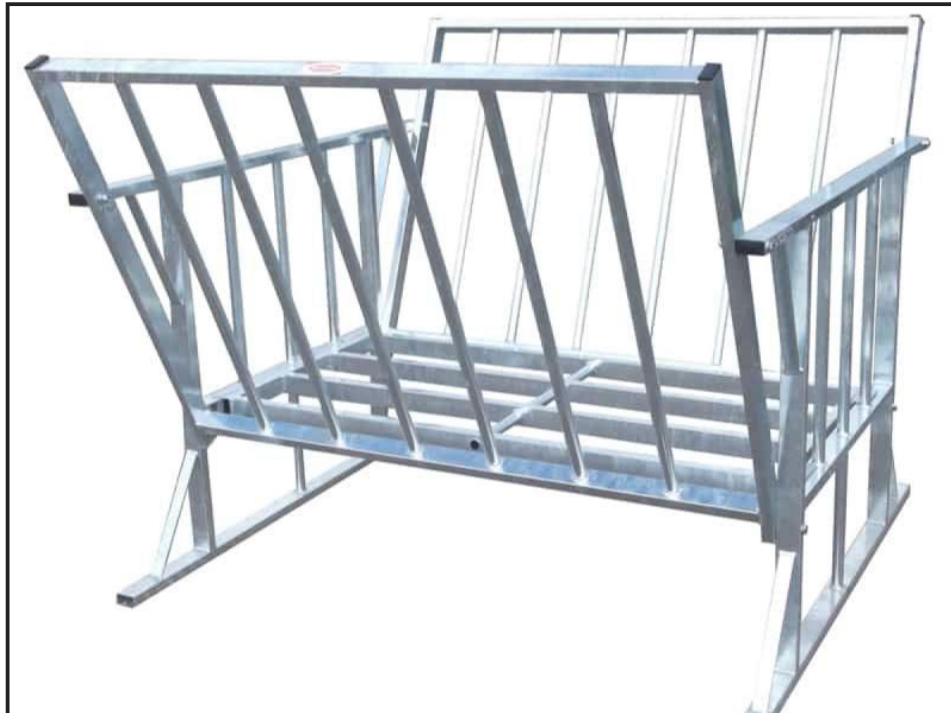

Ritchie 442G Bale Cradle Feeder

£POA

This bale cradle is ideal for the quick and easy feeding of sheep. Extra high sides 1.25 m to help contain any spillage. All hot dipped galvanised after manufacture. Easy self assembly. For more information Contact your Local Depot: BEITH - 01505 500011, AYR - 01292 285921, STRANRAER - 01776 707030.

Product Details	
Category/Type	Miscellaneous
Make	Ritchie
Model	442G Bale Cradle Feeder
Year	NEW
Hours	-

Beith Depot

Willowyard Industrial Estate, 1
Willowburn Road, KA15 1LP, Beith
+44 (0)1505 500011
sales@jsmontgomery.co.uk