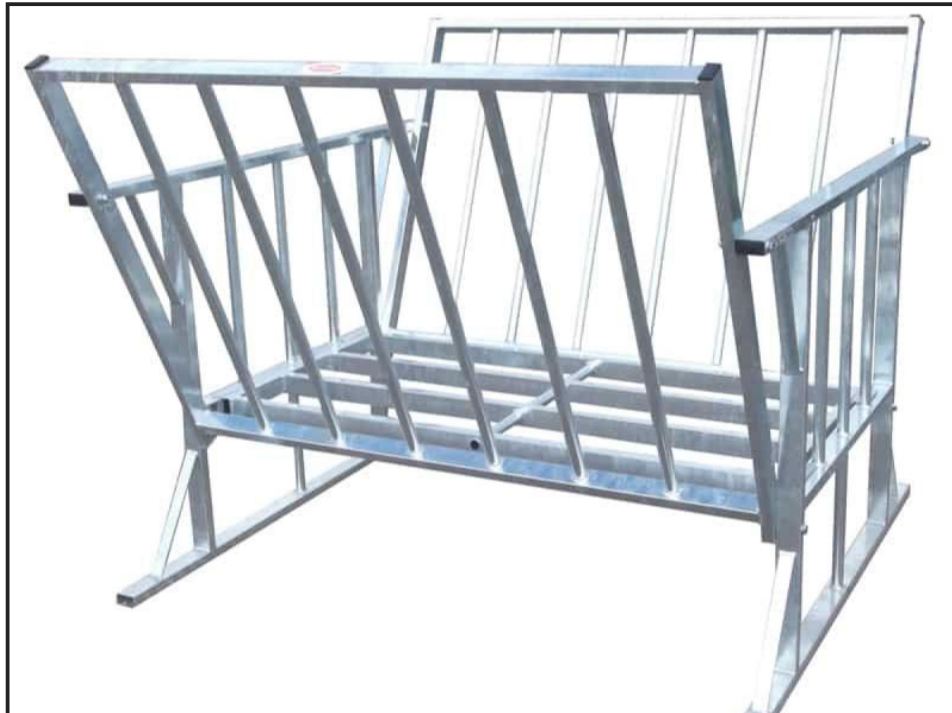

# Ritchie 442G Bale Cradle Feeder

**£POA**

This bale cradle is ideal for the quick and easy feeding of sheep. Extra high sides 1.25 m to help contain any spillage. All hot dipped galvanised after manufacture. Easy self assembly. For more information Contact your Local Depot: BEITH - 01505 500011, AYR - 01292 285921, STRANRAER - 01776 707030.

Product Details	
<b>Category/Type</b>	<b>Miscellaneous</b>
<b>Make</b>	<b>Ritchie</b>
<b>Model</b>	<b>442G Bale Cradle Feeder</b>
<b>Year</b>	<b>NEW</b>
<b>Hours</b>	<b>-</b>

**Beith Depot**

Willowyard Industrial Estate, 1  
Willowburn Road, KA15 1LP, Beith  
+44 (0)1505 500011  
sales@jsmontgomery.co.uk