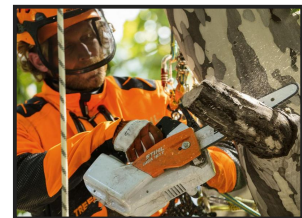

## £POA

STIHL MSA 161T Cordless Chainsaw - AP SYSTEM. 12"BAR. Lightweight professional cordless tree maintenance saw for noise-sensitive areas. Individual tool without battery and without charger. For trained arborists. For more information contact your Local Depot: BEITH:01505 500011, AYR: 01292 285921, STRANRAER : 01776 707030.