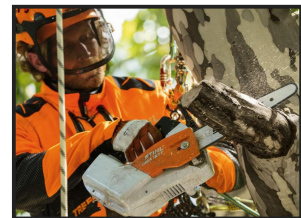

STIHL Cordless Chainsaw

£POA

STIHL MSA 161T Cordless Chainsaw - AP SYSTEM. 12"BAR. Lightweight professional cordless tree maintenance saw for noise-sensitive areas. Individual tool without battery and without charger. For trained arborists. For more information contact your Local Depot: BEITH:01505 500011, AYR: 01292 285921, STRANRAER : 01776 707030.