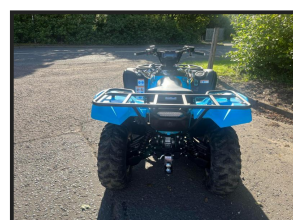

YAMAHA GRIZZLY 700 EPS

£POA

YAMAHA Grizzly 700EPS Light Blue. MKII 686cc SOHC Engine. Ultramatic transmission. Independent Suspension. Front disc brakes. On-command 2WD/4WD/Diff lock. Tow up to 600kg.

EPS- Electric power steering. For more information Contact your Local Depot: BEITH:01505