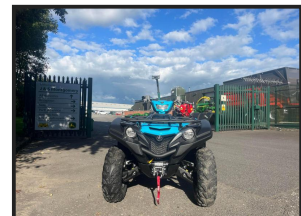

YAMAHA GRIZZLY 700 EPS

£POA

YAMAHA Grizzly 700EPS Light Blue. MKII 686cc SOHC Engine. Ultramatic transmission. Independent Suspension. Front disc brakes. On-command 2WD/4WD/Diff lock. Tow up to 600kg. EPS- Electric power steering. For more information Contact your Local Depot: BEITH:01505 500011, AYR: 01292 285291, STRANRAER : 01776 707030.