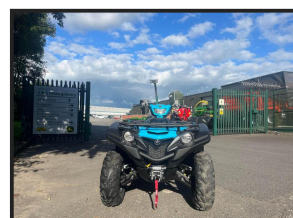

YAMAHA GRIZZLY 700 EPS

£POA

YAMAHA Grizzly 700EPS Light Blue. MKII 686cc SOHC Engine. Ultramatic transmission. Independent Suspension. Front disc brakes. On-command 2WD/4WD/Diff lock. Tow up to 600kg.

EPS- Electric power steering. For more information Contact your Local Depot: BEITH:01505