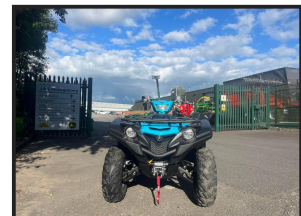

# YAMAHA GRIZZLY 700 EPS

## £POA

YAMAHA Grizzly 700EPS Light Blue. MKII 686cc SOHC Engine. Ultramatic transmission. Independent Suspension. Front disc brakes. On-command 2WD/4WD/Diff lock. Tow up to 600kg. EPS- Electric power steering. For more information Contact your Local Depot: BEITH:01505 500011, AYR: 01292 285291, STRANRAER : 01776 707030.